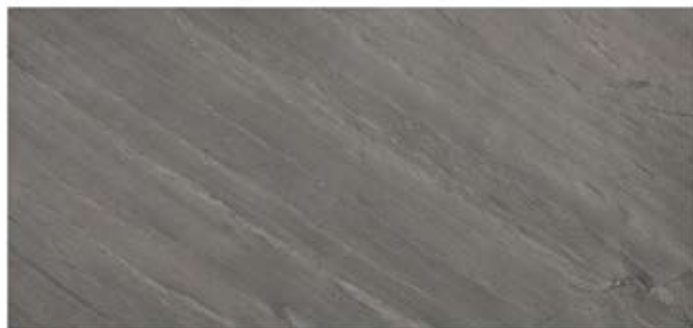

黑线
The black line
规格size:2440mm*1220mm