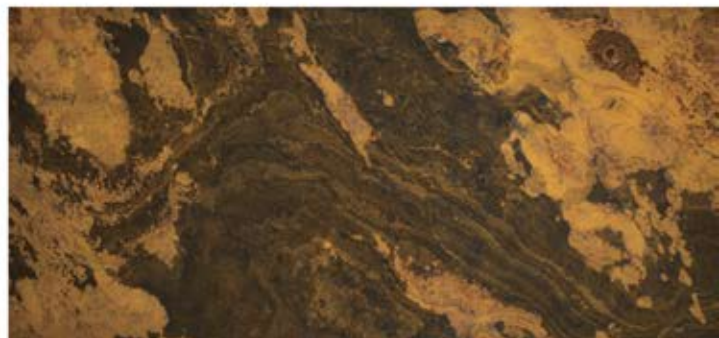

金属灰  
Metal ash  
规格size:2440mm\*1220mm/

燃烧的森林  
The Burning Forest  
规格size:2440mm\*1220mm

闪耀金  
Shining gold  
规格size:2440mm\*1220mm

潭  
tam  
规格size:2440mm\*1220mm

铜色  
copper  
规格size:2440mm\*1220mm/

晚霞  
sunset  
规格size:2440mm\*1220mm